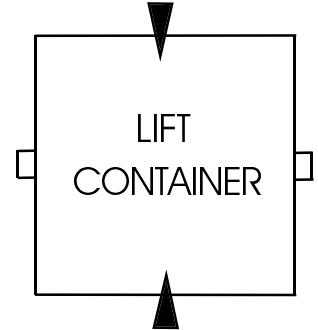

Butler's Buddy, Inc. manufactures lift containers available in the configurations below. Our standard sizes are available in front or front and back access. Various access openings are available for your custom dumbwaiter needs. Please see below.

EXAMPLE  
FRONT / RIGHT ACCESS

FRONT ACCESS  
STANDARD WITH SIDE GUIDES

FRONT / BACK ACCESS  
STANDARD WITH SIDE GUIDES

FRONT ACCESS  
CUSTOM WITH REAR GUIDES

FRONT / LEFT ACCESS  
CUSTOM WITH REAR GUIDES