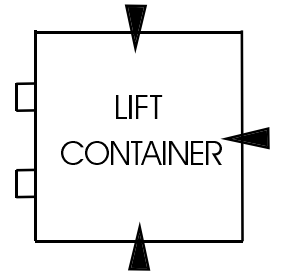

Butler's Buddy, Inc. manufactures lift containers available in the configurations below. Our standard sizes are available in front or front and back access. Various access openings are available for your custom dumbwaiter needs. Please see below.

FRONT / RIGHT ACCESS  
CUSTOM WITH REAR GUIDES

FRONT / LEFT / RIGHT ACCESS  
CUSTOM WITH REAR GUIDES

FRONT ACCESS  
CUSTOM WITH LEFT GUIDES

FRONT / RIGHT ACCESS  
CUSTOM WITH LEFT GUIDES

FRONT / BACK ACCESS  
CUSTOM WITH LEFT GUIDES