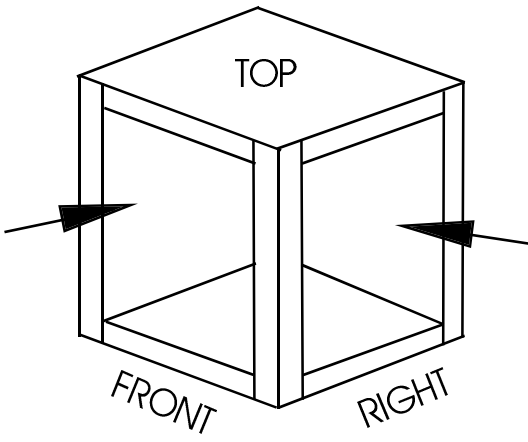

Butler's Buddy, Inc. manufactures lift containers available in the configurations below. Our standard sizes are available in front or front and back access. Various access openings are available for your custom dumbwaiter needs. Please see below.

EXAMPLE  
FRONT / RIGHT ACCESS

FRONT ACCESS  
STANDARD WITH SIDE GUIDES

FRONT / BACK ACCESS  
STANDARD WITH SIDE GUIDES

FRONT ACCESS  
CUSTOM WITH REAR GUIDES

FRONT / LEFT ACCESS  
CUSTOM WITH REAR GUIDES